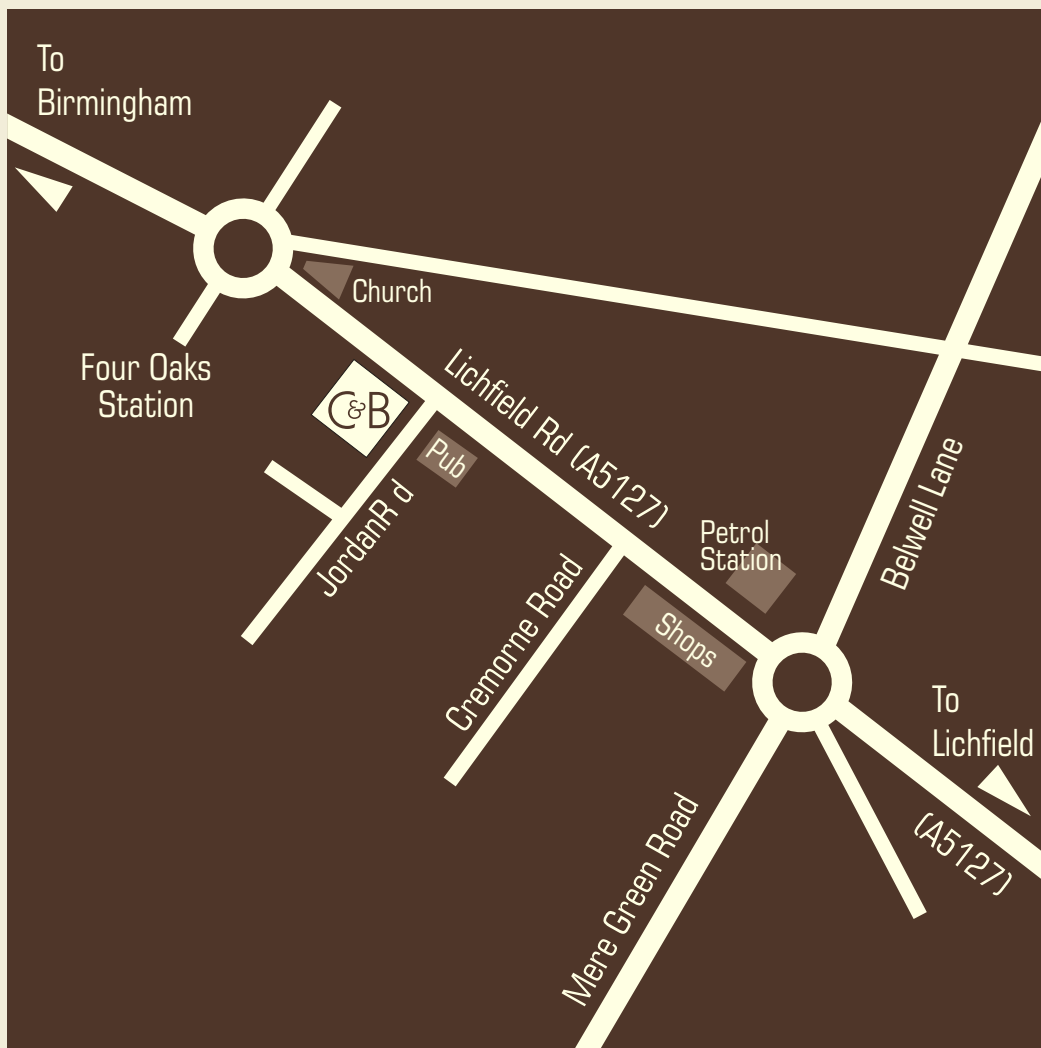

How to find us

Sutton Coldfield Showroom

224 Lichfield Road, Four Oaks, Sutton Coldfield,

West Midlands B74 2UB

Tel: 0121 308 0703

Fax: 0121 308 5577

Email: sutton@creamandbrowne.co.uk

[click here for a more detailed map \(link to multimap\)](#)